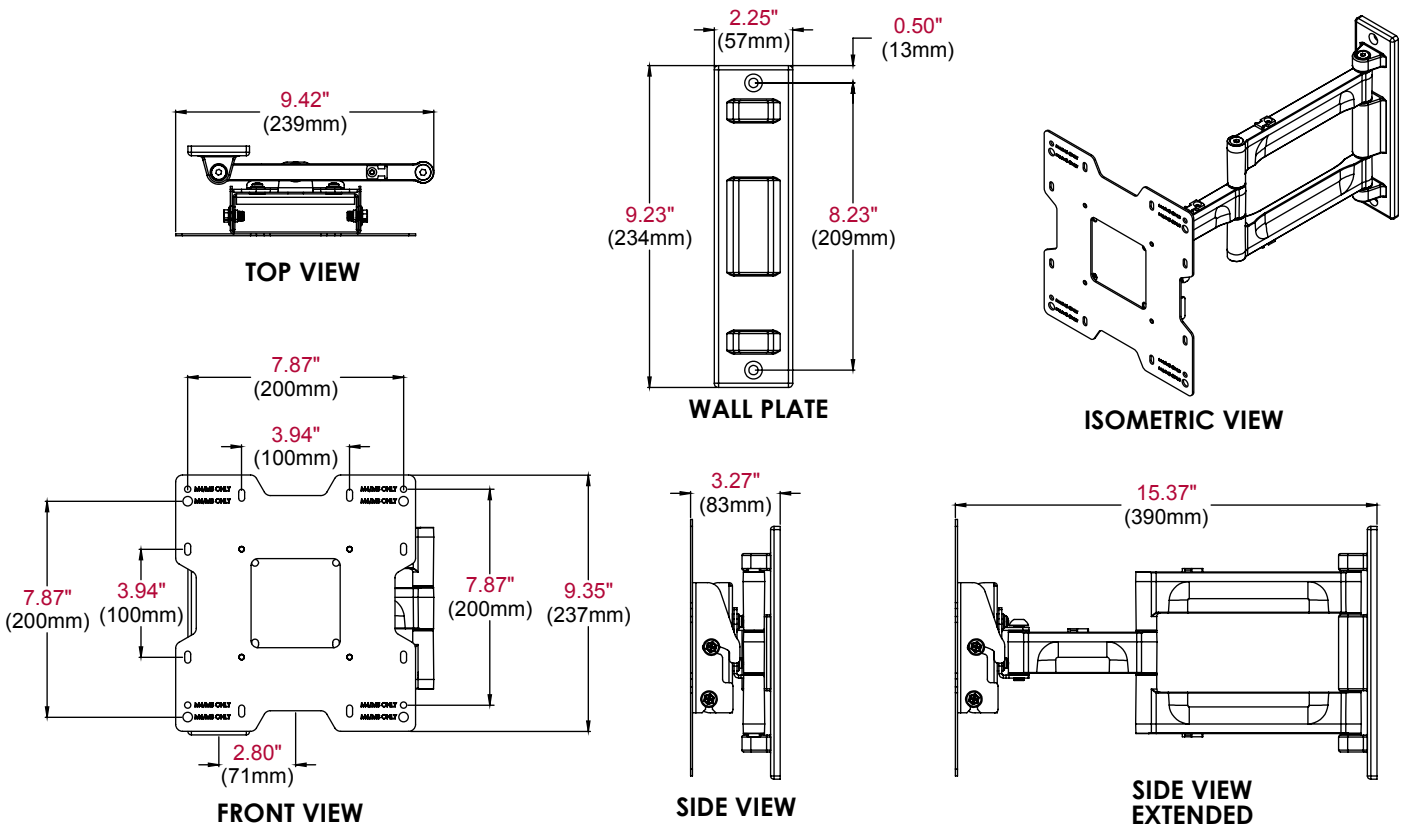

PA740(-S)	Universal Articulating Wall Arm for 22"-40" Flat Panel Displays

Product Specifications

	DIMENSIONS (W x H x D)	PRODUCT WEIGHT	LOAD CAPACITY	FINISH	AVAILABLE COLORS
PA740(-S)	9.42" x 9.35" x 3.27" - 15.37" (239 x 237 x 83-390mm)	5.5lb (2.4kg)	80lb (36kg)	Scratch resistant fused epoxy	PA740: Gloss black PA740-S: Gloss silver

Package Specifications

	PACKAGE SIZE (W x H x D)	PACKAGE SHIP WEIGHT	PACKAGE UPC CODE	PACKAGE CONTENTS	UNITS IN PACKAGE
PA740(-S)	10.625" x 10.313" x 4" (270 x 262 x 102mm)	5.89lb (2.67kg)	PA740: 735029256090 PA740-S: 735029256106	Mount with VESA® 75/100, 200 x 100 and 200 x 200mm adapter, all necessary mounting and display attachment hardware	1

Accessories

- **ACC919:** Security Fasteners
- **WSP700:** Metal Stud Wall Plate for 16" Center Metal Studs
- **WSP701:** Metal Stud Wall Plate for 20" and 24" Center Metal Studs

All dimensions = inch (mm)

ARCHITECTS SPECIFICATIONS

The Articulating Wall Mount shall be a Peerless-AV model PA740 and shall be located where indicated on the plans. It shall feature scratch resistant black or silver fused epoxy finish. Assembly and installation shall be done according to instructions provided by the manufacturer.