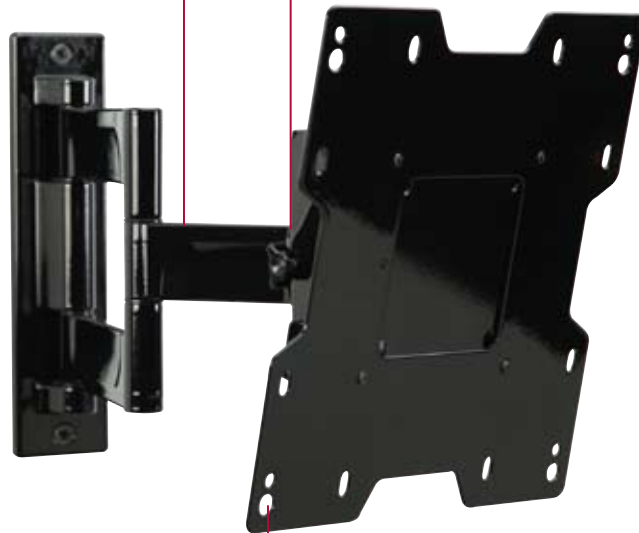

## Universal Articulating Wall Arm for 22"-40" Flat Panel Displays

It's easy to get the best viewing options by pulling out the display from the wall, positioning it in almost any direction, even turning it around corners and then smoothly returning it to the wall when finished. With integrated cable management, cords and cables are never in the way - even when extending and retracting the display.

Display size: 22"-40"

Max load: 80lb (36kg)

### FEATURES

- Extends 15.37" (390mm) from the wall
- Retracts to 3.27" (83mm) to save space
- Integrated cable management keeps cables and cords out of the way
- +15/-5° of tilt for optimal viewing angles
- Up to  $\pm 90^\circ$  of pivot
- VESA® 75/100, 200 x 100 and 200 x 200mm compliant
- UL listed

■ **VIEWING FLEXIBILITY**  
Extends 15.37" (390mm) from the wall

■ **DISPLAY POSITIONING**  
Up to  $\pm 90^\circ$  of pivot

■ **STANDARDIZED COMPATIBILITY**  
VESA® 75/100, 200 x 100 and 200 x 200mm compliant